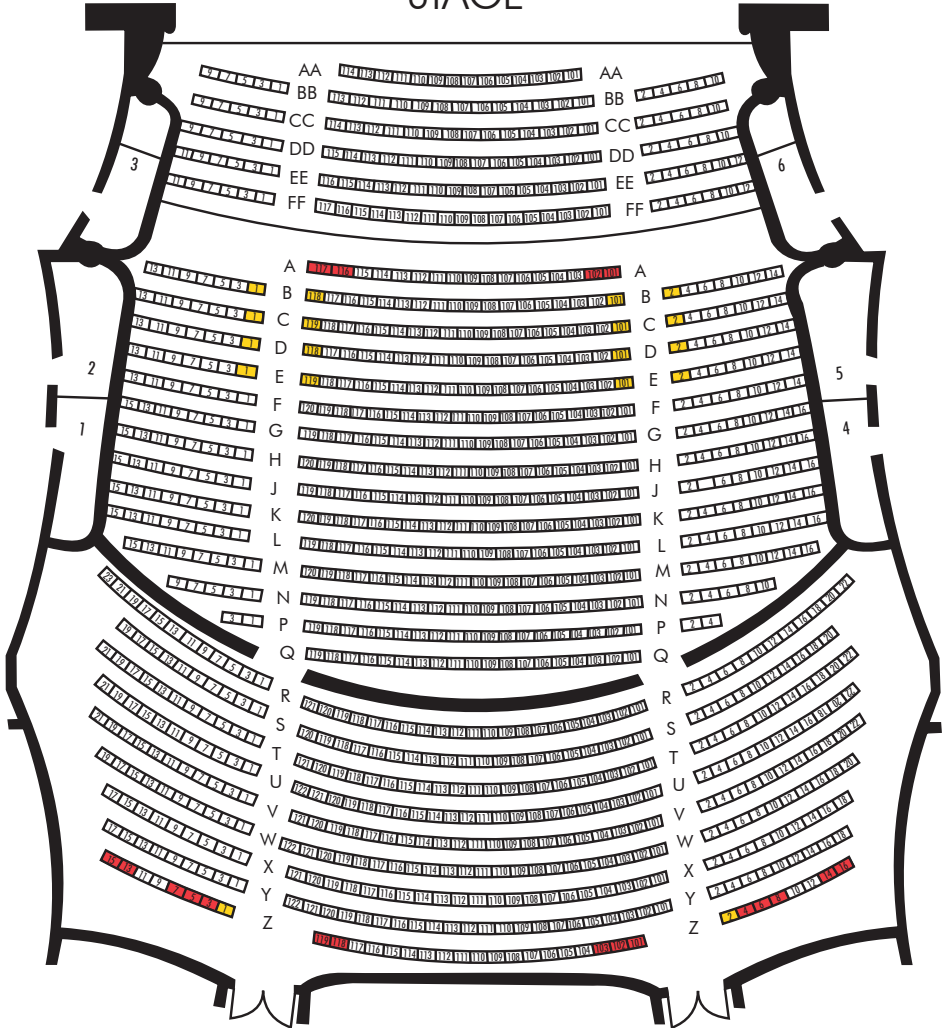

Handicap Accessible Seating

-  Handicap accessible (seats can be removed)
-  Handicap accessible (seats can not be removed) - with transferable armrest

STAGE

ORCHESTRA LEVEL SEATING CHART